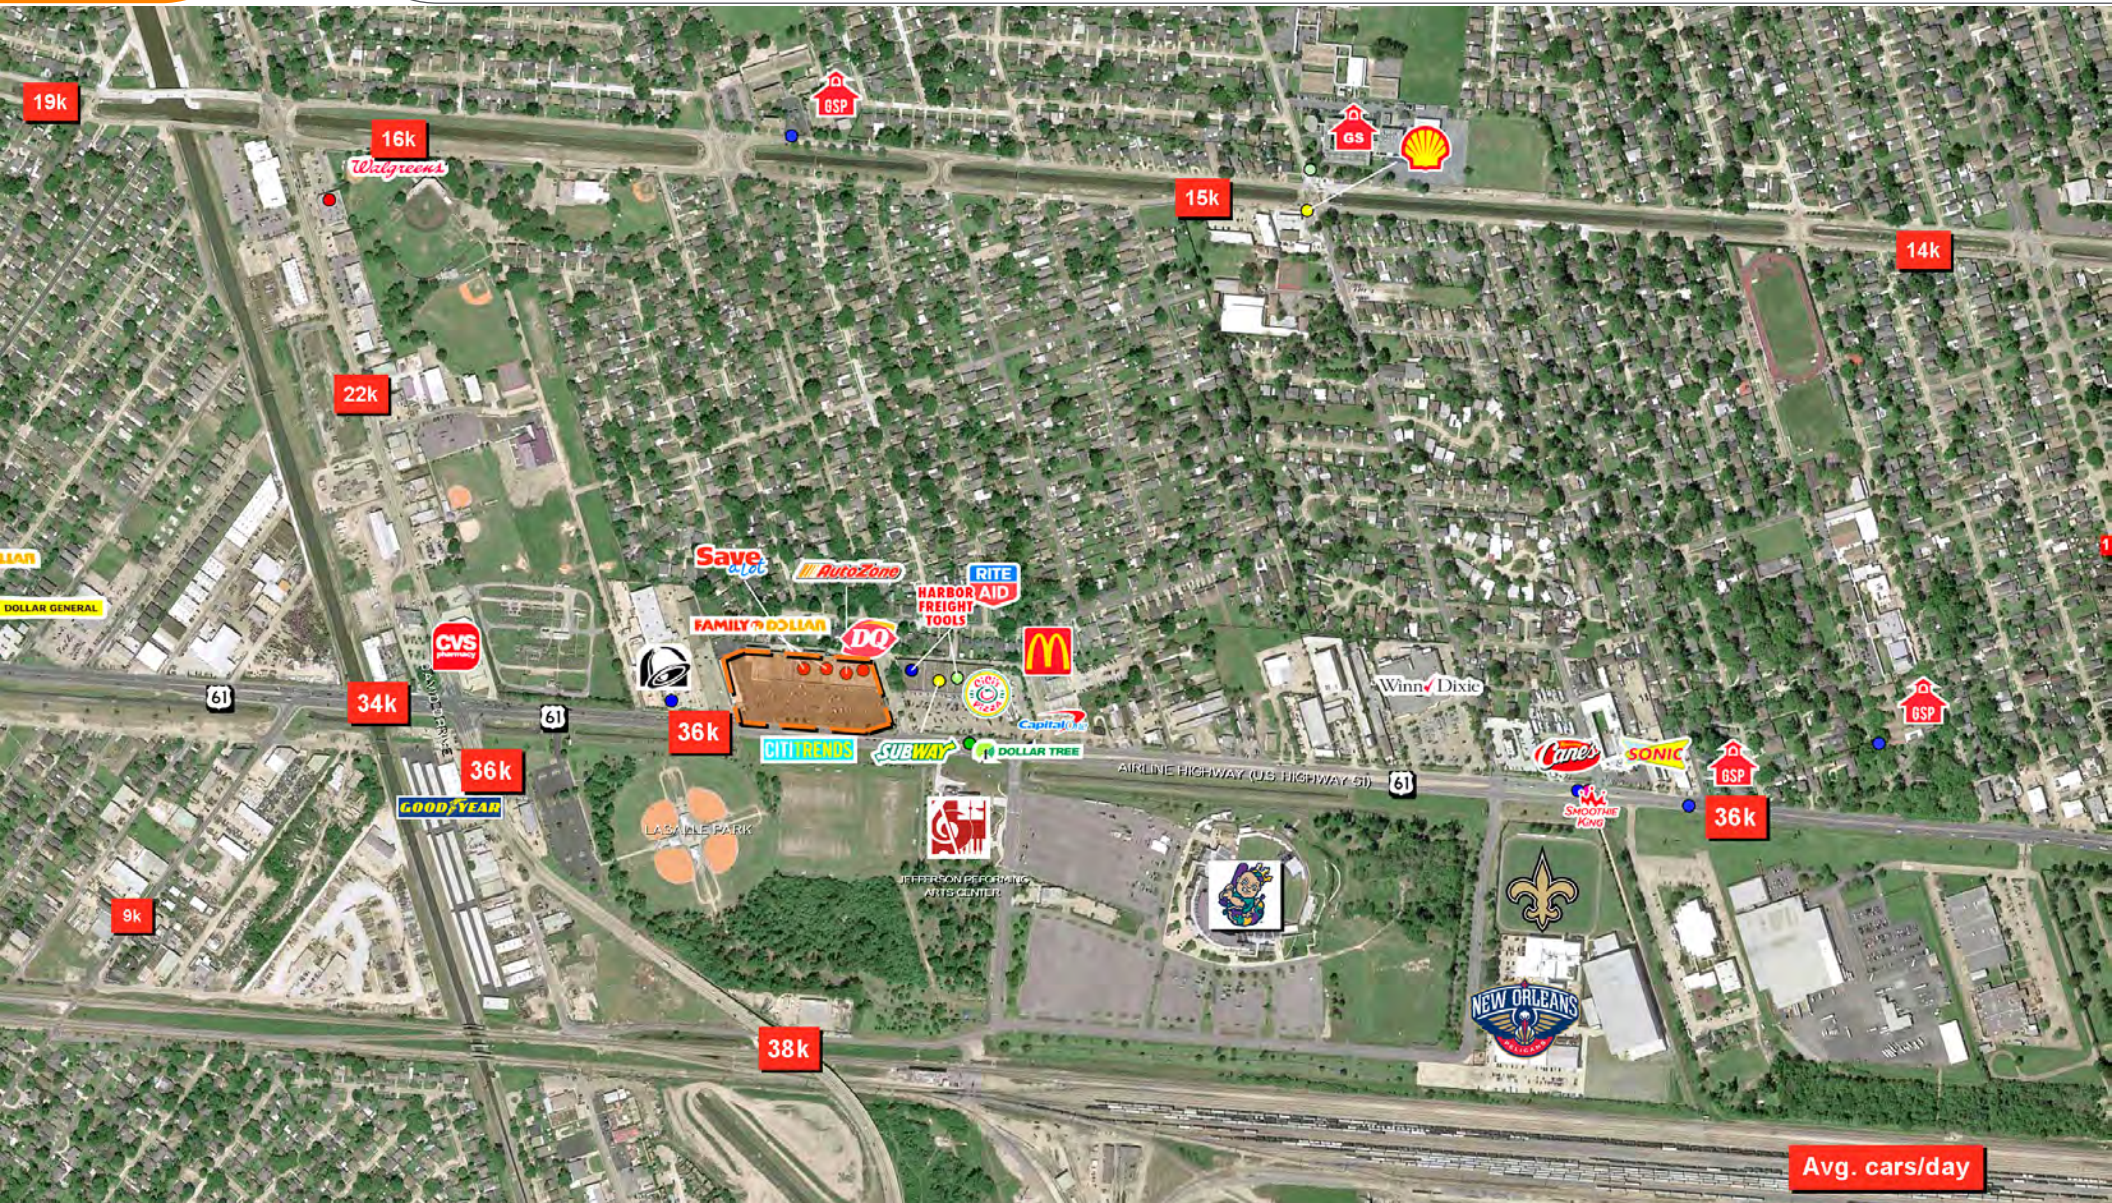

**DISCLAIMER:** THIS SITE PLAN SHOULD ONLY SERVE AS AN APPROXIMATION OF THE CENTER'S LOCATION, LAYOUT, TENANTS, AND SQUARE FOOTAGE. NAMES, IMAGES, OR REPRESENTATIONS OF TENANTS, STREETS, OR PARKING SPACES SHALL NOT BE CONSIDERED A WARRANTY THAT THESE ELEMENTS ARE ACCURATE OR WILL CONTINUE TO EXIST. THE USE OF DEMOGRAPHICS ARE FOR ILLUSTRATIVE PURPOSES ONLY AND SHALL NOT ACT AS A WARRANTY OF THEIR ACCURACY.

# AIRLINE PARK SHOPPING CENTER

AIRLINE HIGHWAY, METAIRIE, LA

## TENANT SQFT

1	AUTO ZONE	13,625
2	SAVE-A-LOT	13,185
3	CITI TRENDS	11,766
4	AVAILABLE	8,820
5	FAMILY DOLLAR	7,560
6	CATHAY IMPERIAL RESTAURANT	4,200
7	RENT-A-CENTER	3,812
8	METRO PCS	3,000
9	DAIRY QUEEN	1,500
10	DOT'S DINER	1,360
11	AVAILABLE	1,326
12	AVAILABLE	1,043
13	FANTASTIQUE LOUNGE	1,025
14	AVAILABLE	955
15	AVAILABLE	900
16	PDQ PRINTING	845
17	DR. KEVIN J. COLLINS	624
18	AVAILABLE	536
19	AVAILABLE	508
20	GENIUS NAILS	488
21	PAUL'S BARBER SHOP	468

# AIRLINE PARK SHOPPING CENTER

AIRLINE HIGHWAY, METAIRIE, LA

Avg. cars/day

GLA: 78,012 SF

MSA: NEW ORLEANS

WEB LINK: [HTTP://WWW.LACDB.COM/LISTING/28847927](http://www.lacdb.com/listing/28847927)

L+A RETAIL