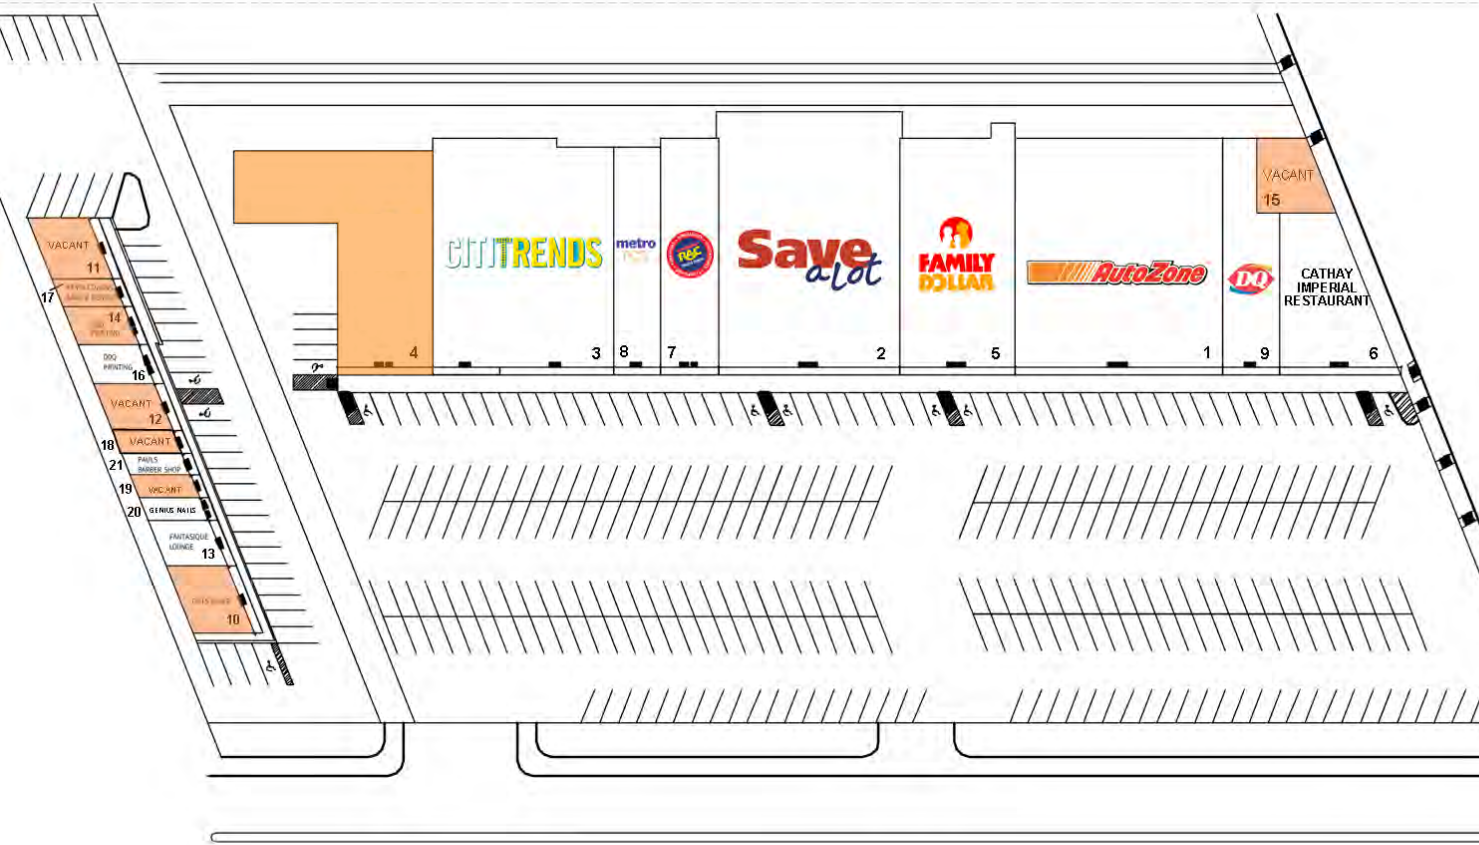

L+A RETAIL

**CONTACT:**  
WILL PLACE  
ROBERT ISRAEL

1200 S. CLEARVIEW PKWY,  
STE. 1166  
NEW ORLEANS, LA 70123

L+A RETAIL LICENSED BY LREC  
T 504+733+1212 [WWW.LARETAIL.COM](http://WWW.LARETAIL.COM)

+ 6601

## TENANT SQFT

1	AUTO ZONE	13,625
2	SAVE-A-LOT	13,185
3	CITI TRENDS	11,766
4	AVAILABLE	8,820
5	FAMILY DOLLAR	7,560
6	CATHAY IMPERIAL RESTAURANT	4,200
7	RENT-A-CENTER	3,812
8	METRO PCS	3,000
9	DAIRY QUEEN	1,500
10	DOT'S DINER	1,360
11	AVAILABLE	1,326
12	AVAILABLE	1,043
13	FANTASTIQUE LOUNGE	1,025
14	AVAILABLE	955
15	AVAILABLE	900
16	PDQ PRINTING	845
17	DR. KEVIN J. COLLINS	624
18	AVAILABLE	536
19	AVAILABLE	508
20	GENIUS NAILS	488
21	PAUL'S BARBER SHOP	468