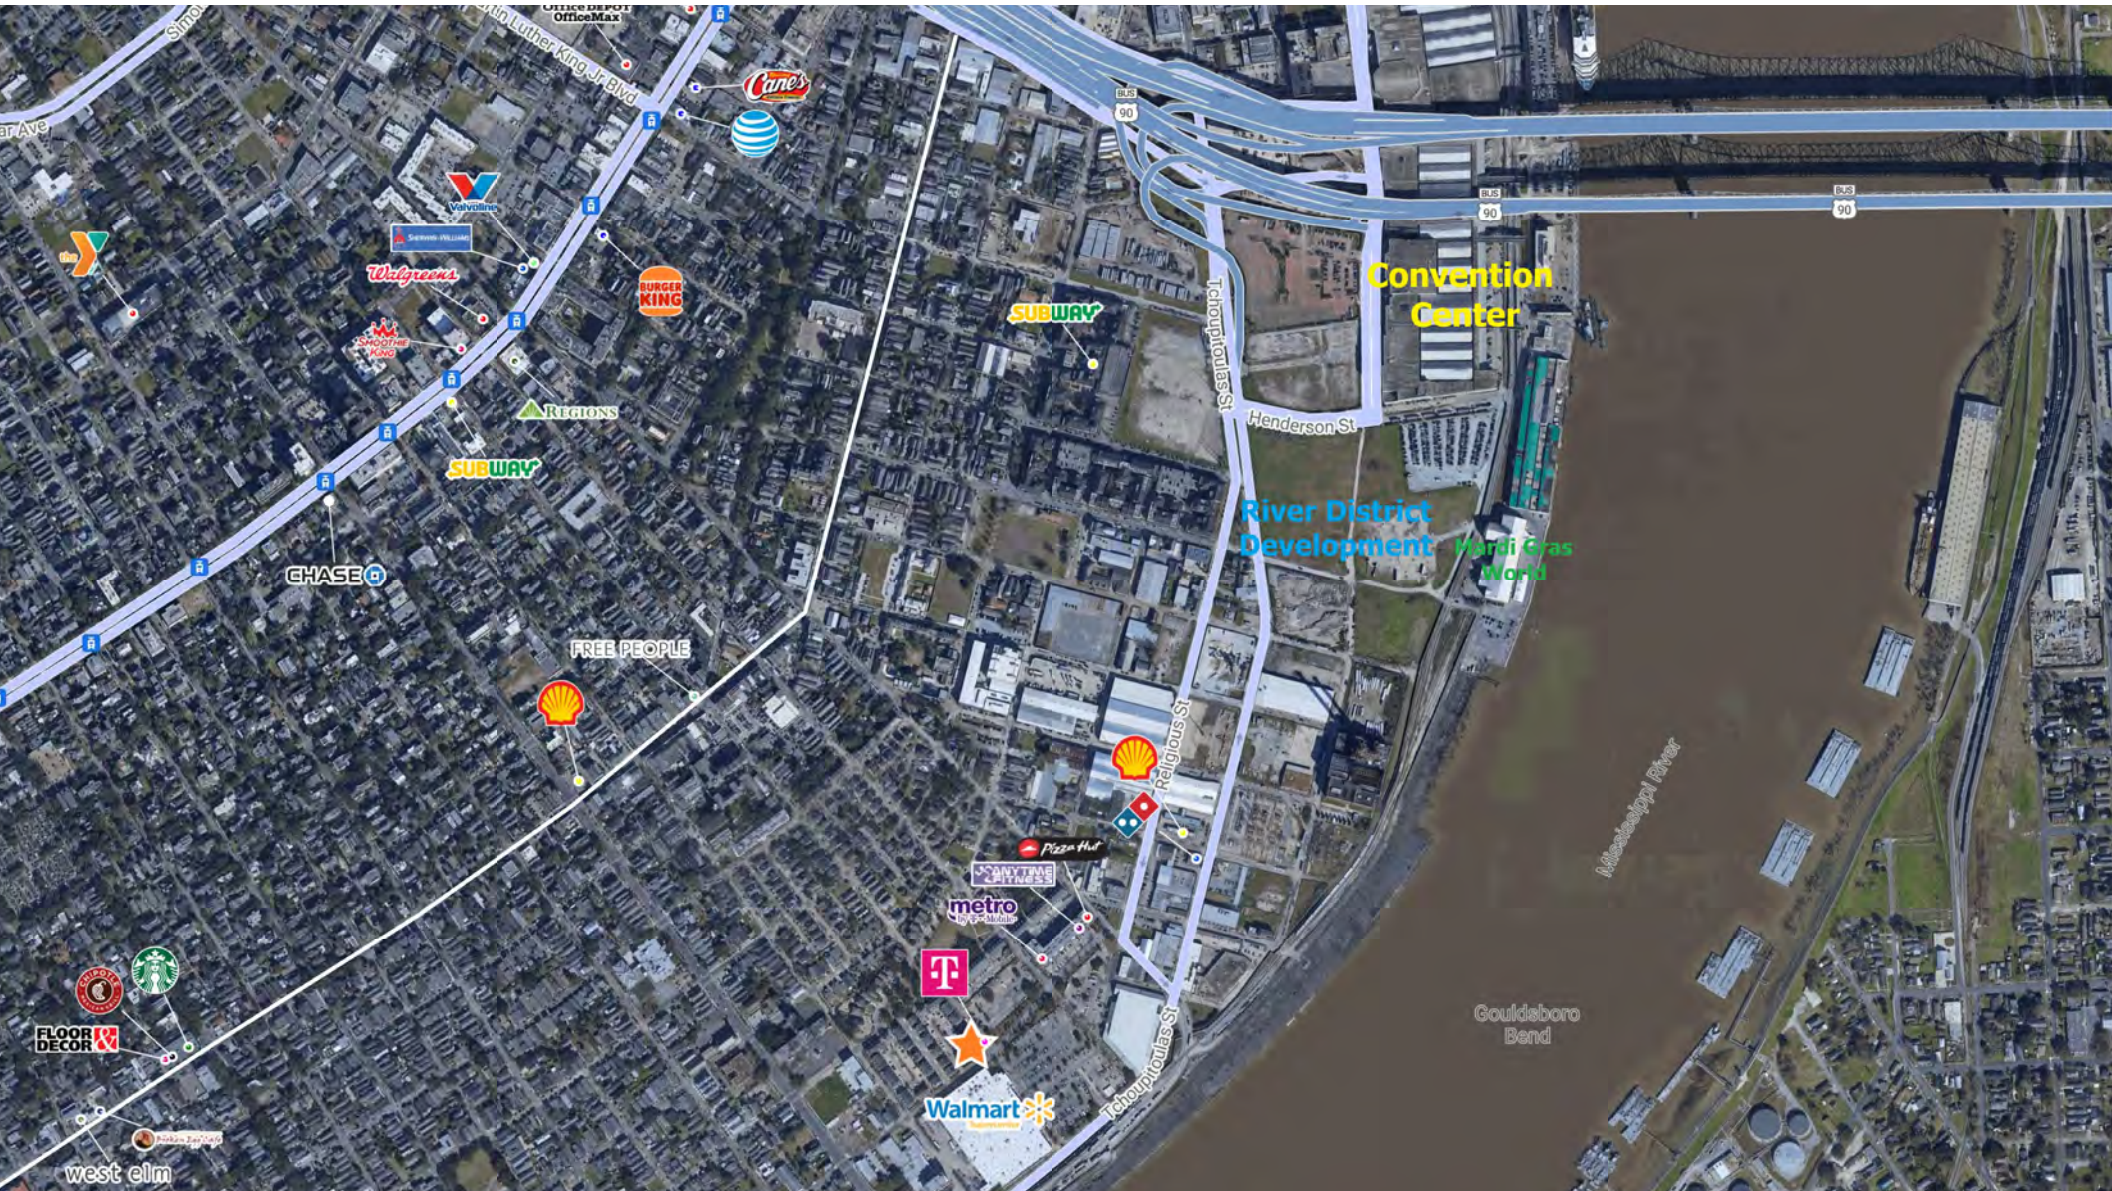

# RIVER GARDEN RETAIL

ROUSSEAU ST & ST. ANDREW ST, NEW ORLEANS, LA 70130

GLA: 1,500 TO 3,000 SF

WEB LINK: [HTTPS://WWW.LACDB.COM/LISTING/0GTEMHPOJ4I](https://www.lacdb.com/listing/0GTEMHPOJ4I)

+ DEMOGRAPHICS

**DISCLAIMER:** THIS SITE PLAN SHOULD ONLY SERVE AS AN APPROXIMATION OF THE CENTER'S LOCATION, LAYOUT, TENANTS, AND SQUARE FOOTAGE. NAMES, IMAGES, OR REPRESENTATIONS OF TENANTS, STREETS, OR PARKING SPACES SHALL NOT BE CONSIDERED A WARRANTY THAT THESE ELEMENTS ARE ACCURATE OR WILL CONTINUE TO EXIST. THE USE OF DEMOGRAPHICS ARE FOR ILLUSTRATIVE PURPOSES ONLY AND SHALL NOT ACT AS A WARRANTY OF THEIR ACCURACY.

# RIVER GARDEN RETAIL

ROUSSEAU ST & ST. ANDREW ST, NEW ORLEANS, LA 70130

Google GLA: 1,500 TO 3,000 SF WEB LINK: [HTTPS://WWW.LACDB.COM/LISTING/0GTEMHPOJ4I](https://www.lacdb.com/listing/0GTEMHPOJ4I) Map data ©2021 Google